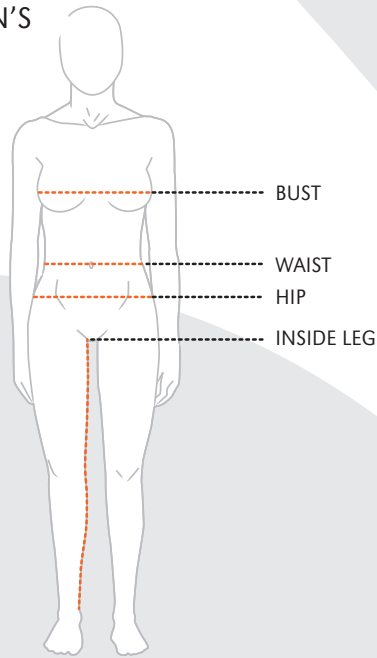

FIT FOR FURTHER INFORMATION PLEASE CONTACT MONTANE®

HIGH MOUNTAIN - Tailored to fit over bulky insulation pieces.

ACTIVE MOUNTAIN - General mountain fit, but garment adjustments enable close body fit.

ATHLETIC MOUNTAIN - Close body fit, for use over lightweight underlayers.

CLASSIC MOUNTAIN - More relaxed, general fit.

ACTIVE BIKE - Tailored for active bike riding positions and reach forward movement.

CLASSIC BIKE - Perfect fit for general bike riding including commuting or wearing over bulky layers.

MEN'S

WOMEN'S

GLOVES