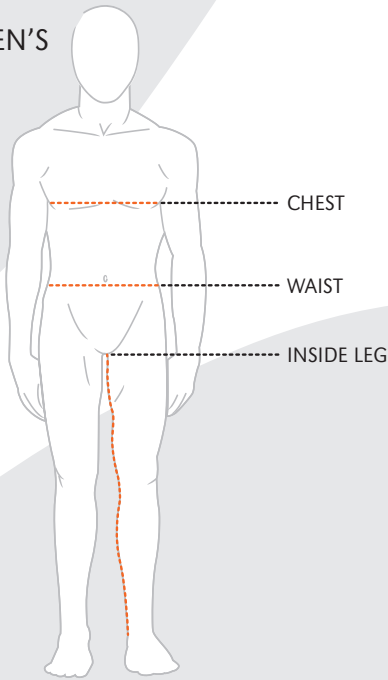

FIT FOR FURTHER INFORMATION PLEASE CONTACT MONTANE®

HIGH MOUNTAIN - Tailored to fit over bulky insulation pieces.

ACTIVE MOUNTAIN - General mountain fit, but garment adjustments enable close body fit.

ATHLETIC MOUNTAIN - Close body fit, for use over lightweight underlayers.

CLASSIC MOUNTAIN - More relaxed, general fit.

ACTIVE BIKE - Tailored for active bike riding positions and reach forward movement.

CLASSIC BIKE - Perfect fit for general bike riding including commuting or wearing over bulky layers.

MEN'S